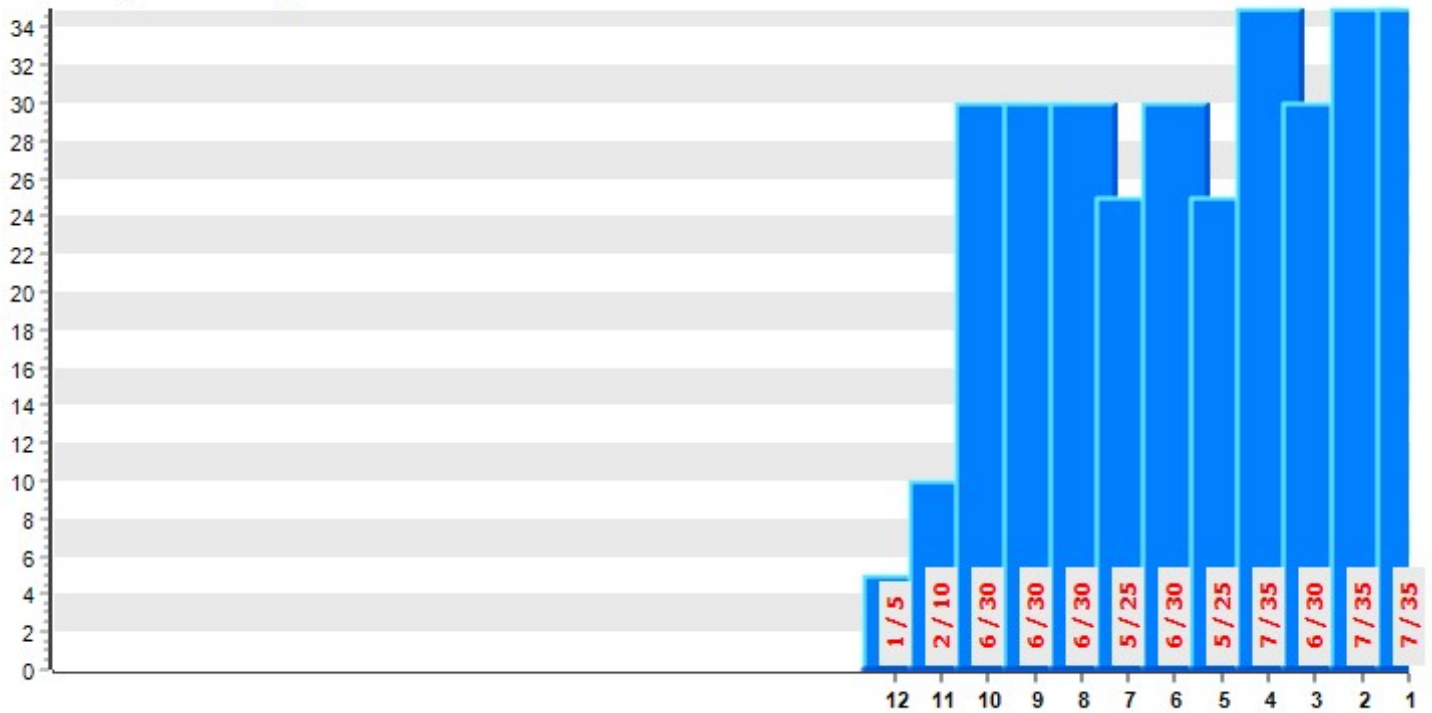

COMPETITION

SHOOTING RESULTS

COMPETITION SHOOTING RESULTS

Licensed to: Kurvinen Targets

Beijing 2022 Paralympic Winter Games - Biathlon - Middle Distance Vision Impaired
Zhangjiakou National Biathlon Centre 8.3.2022 14:00

Women's

Total shots recorded: 320, missed shots: 59 => 18,44 %

Prone shots recorded: 320, missed shots: 59 => 18,44 %

Target usage **series / shots**

COMPETITION

SHOOTING RESULTS