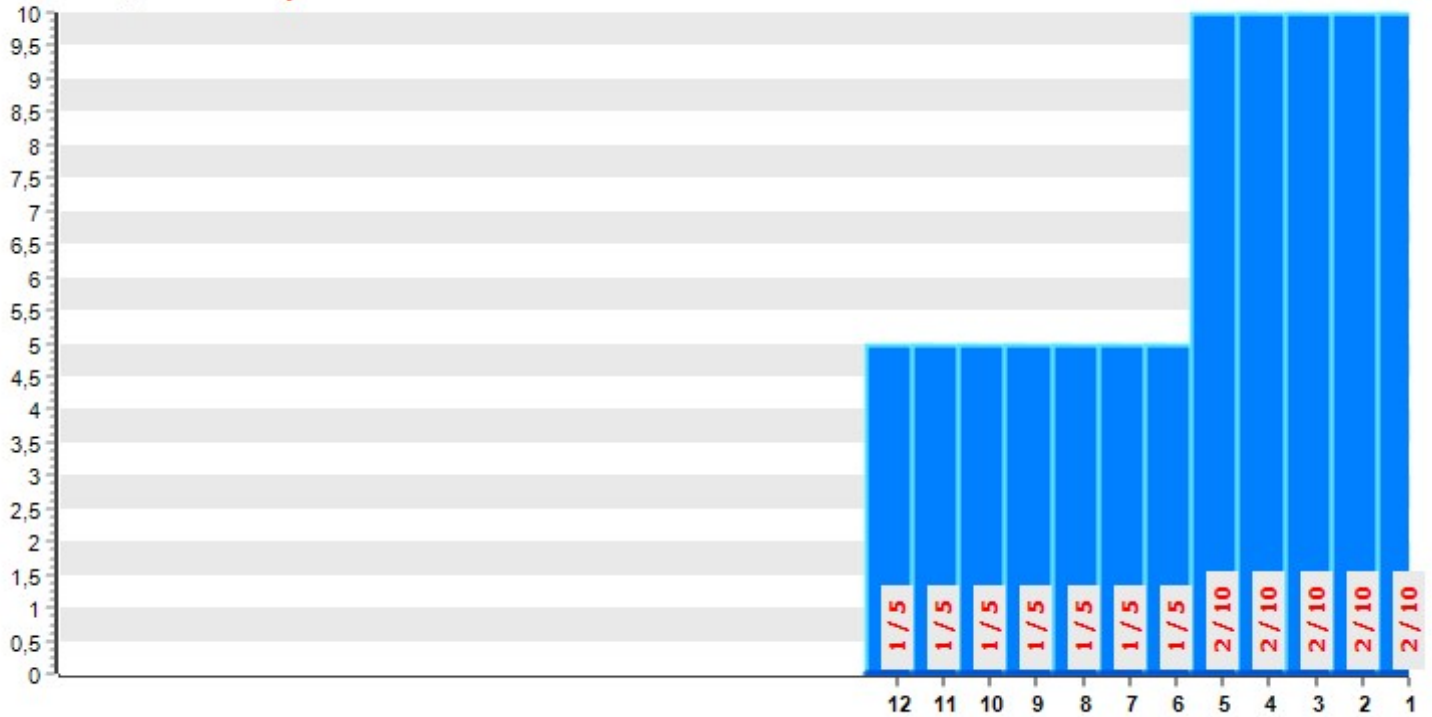

Total shots recorded: 85, missed shots: 19 => 22,35 %

Prone shots recorded: 85, missed shots: 19 => 22,35 %

Target usage **series / shots**

COMPETITION

SHOOTING RESULTS