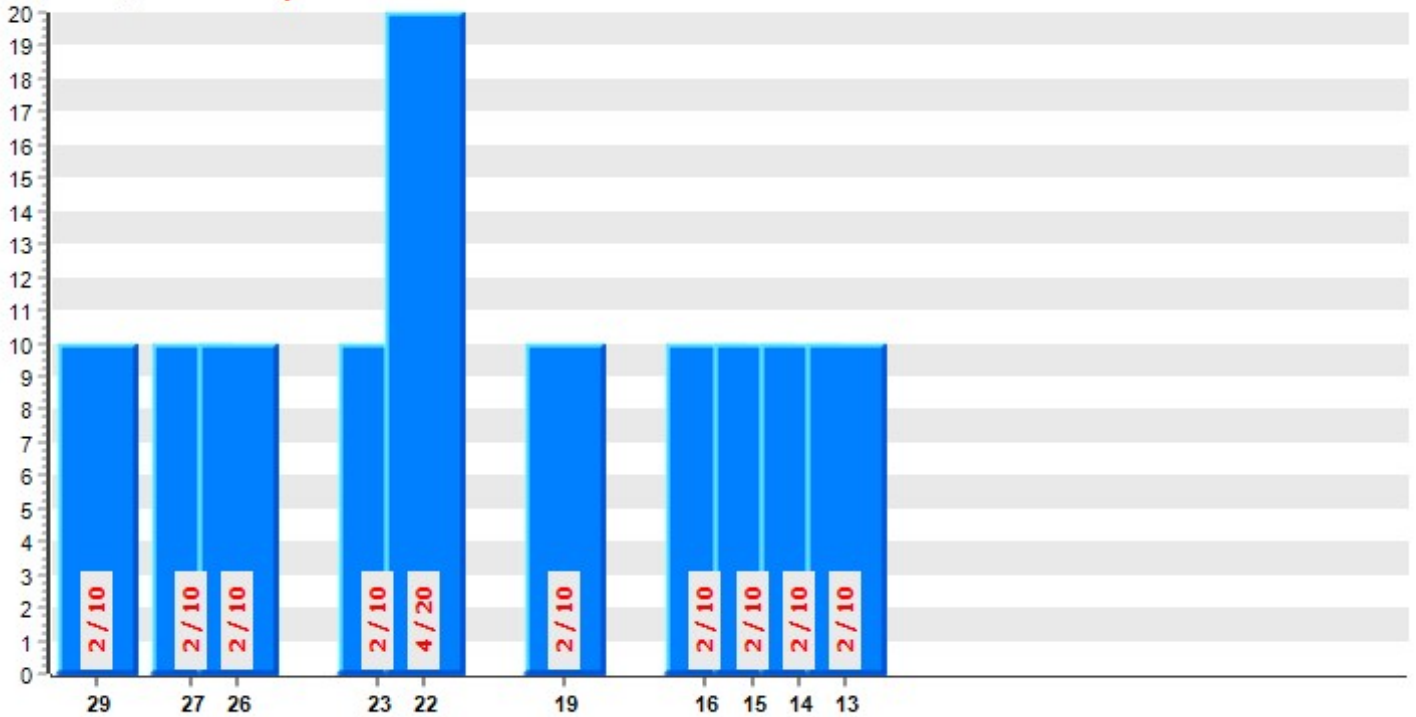

COMPETITION

SHOOTING RESULTS

COMPETITION SHOOTING RESULTS

Licensed to: Kurvinen Targets

Beijing 2022 Paralympic Winter Games - Biathlon - Women's Sprint Sitting
Zhangjiakou National Biathlon Centre 5.3.2022 10:00

Total shots recorded: 110, missed shots: 21 => 19,09%

Prone shots recorded: 110, missed shots: 21 => 19,09%

Target usage **series / shots**

COMPETITION

SHOOTING RESULTS