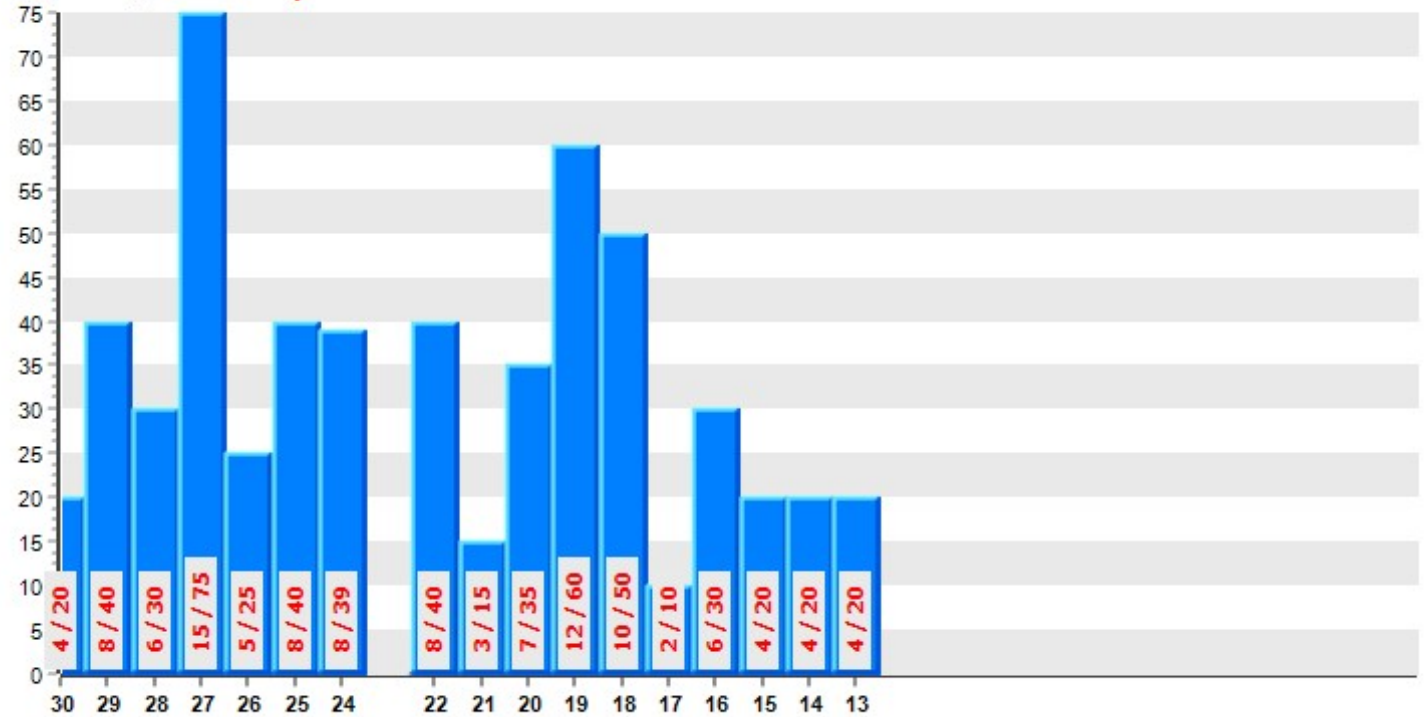

COMPETITION

SHOOTING RESULTS

COMPETITION SHOOTING RESULTS

Licensed to: Kurvinen Targets

Beijing 2022 Paralympic Winter Games - Biathlon - Middle Distance Sitting
Zhangjiakou National Biathlon Centre 8.3.2022 10:00

Women's

Total shots recorded: 569, missed shots: 103 => 18,1%

Prone shots recorded: 569, missed shots: 103 => 18,1%

Target usage **series / shots**

COMPETITION

SHOOTING RESULTS