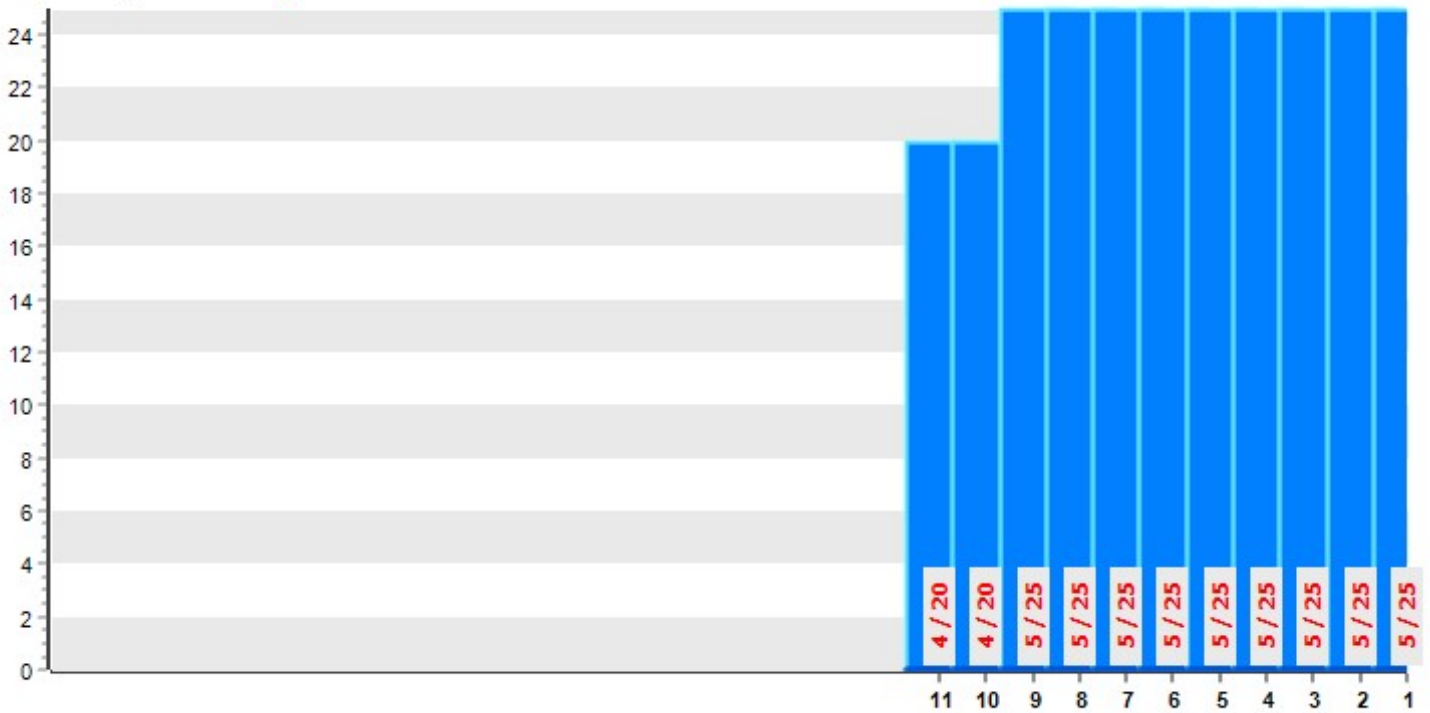

# COMPETITION SHOOTING RESULTS

Licensed to: Kurvinen Targets

**Beijing 2022 Paralympic Winter Games - Biathlon - Individual Vision Impaired**  
Zhangjiakou National Biathlon Centre 11.3.2022 14:05

Women's

Total shots recorded: 265, missed shots: 40 => 15,09 %

Prone shots recorded: 265, missed shots: 40 => 15,09 %

Target usage **series / shots**